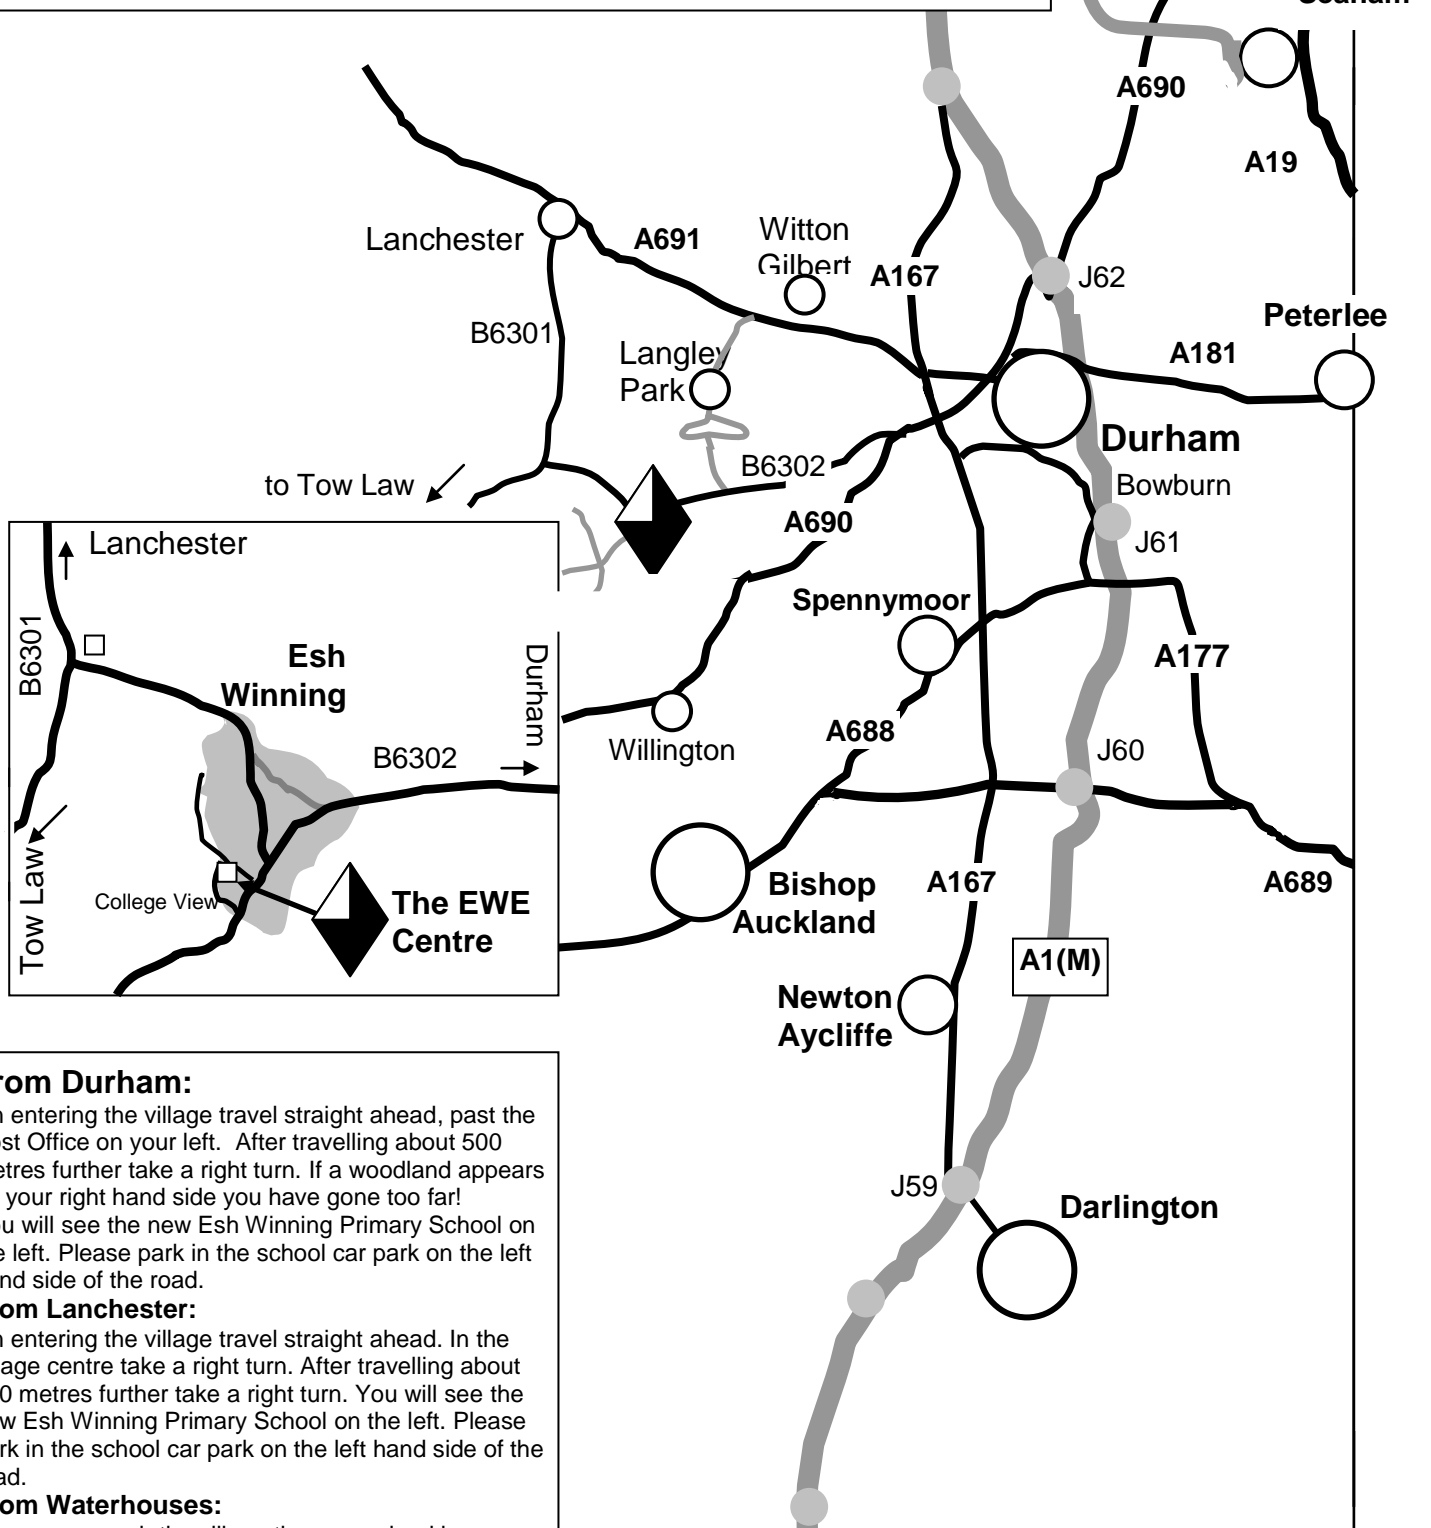

# How to find us:

### From Durham:

On entering the village travel straight ahead, past the Post Office on your left. After travelling about 500 metres further take a right turn. If a woodland appears on your right hand side you have gone too far! You will see the new Esh Winning Primary School on the left. Please park in the school car park on the left hand side of the road.

### From Lanchester:

On entering the village travel straight ahead. In the village centre take a right turn. After travelling about 500 metres further take a right turn. You will see the new Esh Winning Primary School on the left. Please park in the school car park on the left hand side of the road.

### From Waterhouses:

As you approach the village the new school is on your left. Take your first left turn. Please park in the school car park on the left hand side of the road.